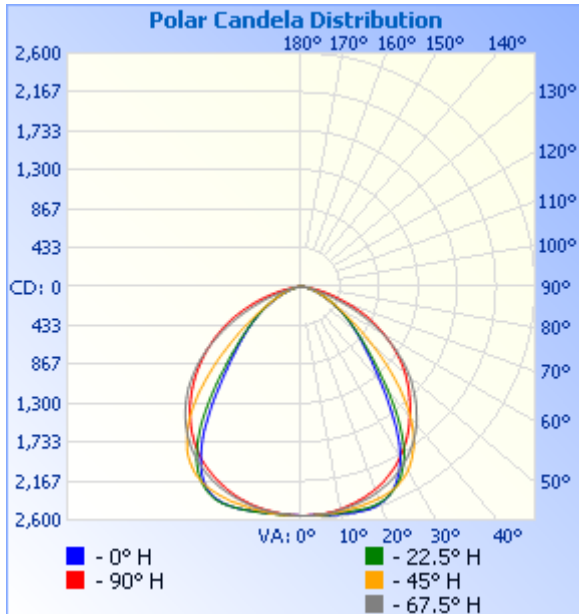

**Photometric Data**

**Illuminance at a Distance**

	Center Beam fc	Beam Width	
17.0ft	8.83 fc	29.6 ft	46.1 ft
34.0ft	2.21 fc	59.3 ft	92.1 ft
51.0ft	0.98 fc	88.9 ft	138.2 ft
68.0ft	0.55 fc	118.6 ft	184.2 ft
85.0ft	0.35 fc	148.2 ft	230.3 ft
102.0ft	0.25 fc	177.9 ft	276.3 ft

■ Vert. Spread: 82.2°  
■ Horiz. Spread: 107.1°